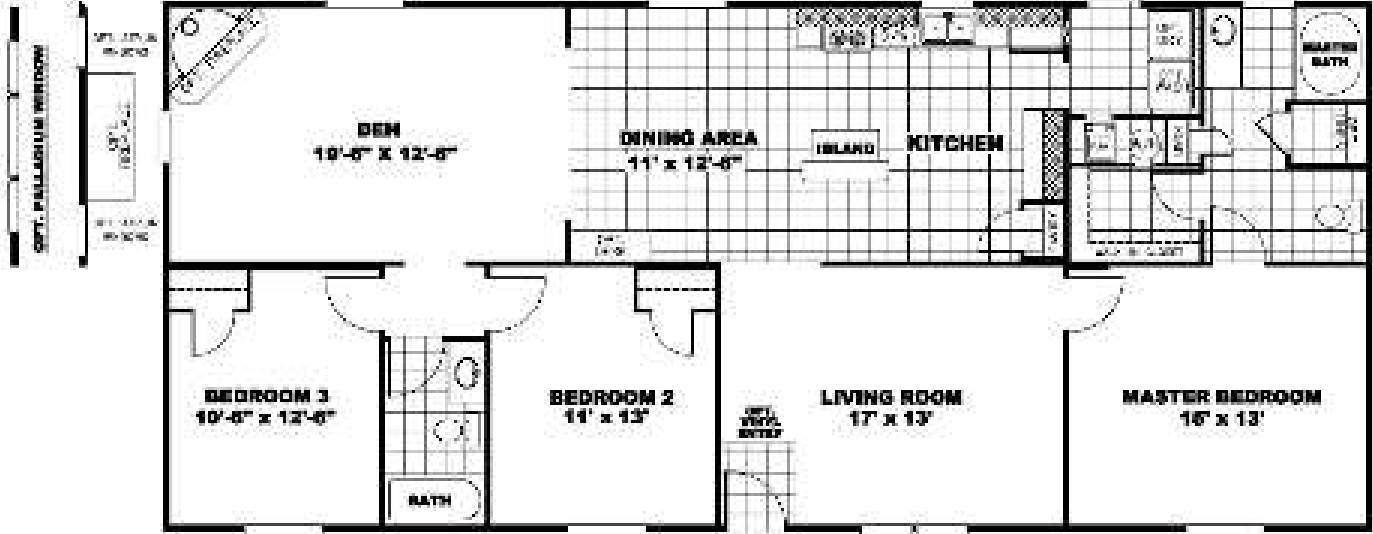

OPT. 4 BEDROOM

**OPT. SLIDING GLASS DOOR
W/ SIDE LIGHTS**

OPT. BATH

OPT. PICTURE WINDOW

OPT. TRANSOM WINDOWS

OPT. PALLADIUM WINDOW
OPT. 12' x 6'
OPT. 12' x 6'
OPT. 12' x 6'