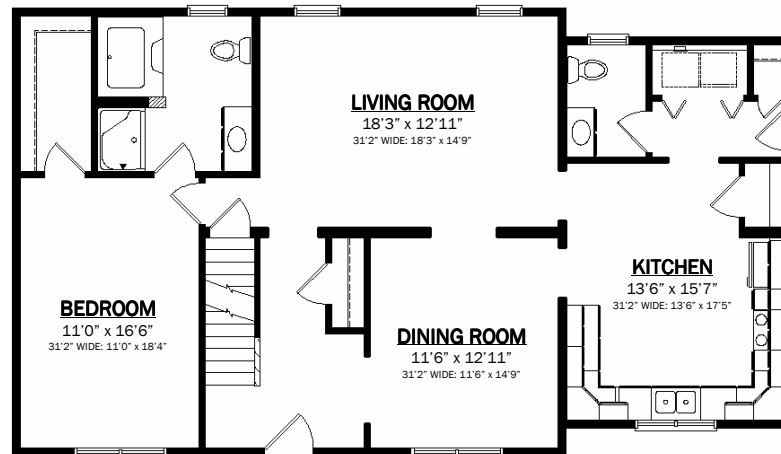

CAPE LAWRENCE

Atlantis Homes

Home renderings are for illustrative purposes only and may contain some optional features; actual homes may vary.

The CAPE LAWRENCE

27'6" x 48 Cape

***31'2" optional width**

1271 SqFt

1+ BR

(740 SF unfinished 2nd floor)