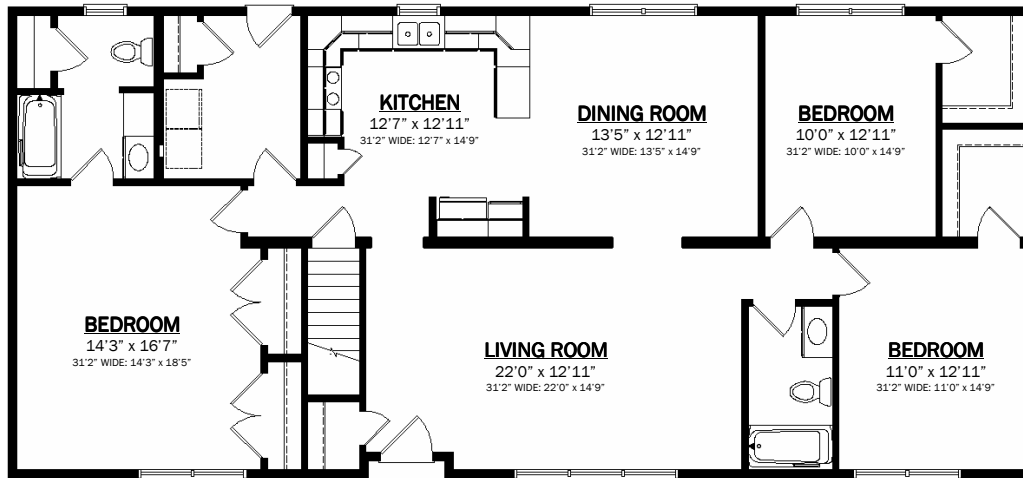

MILLER

Home renderings are for illustrative purposes only and may contain some optional features; actual homes may vary.

The MILLER
27'6" x 60 Ranch
***31'2" optional width**
1650SqFt **3 BR**

Atlantis Homes