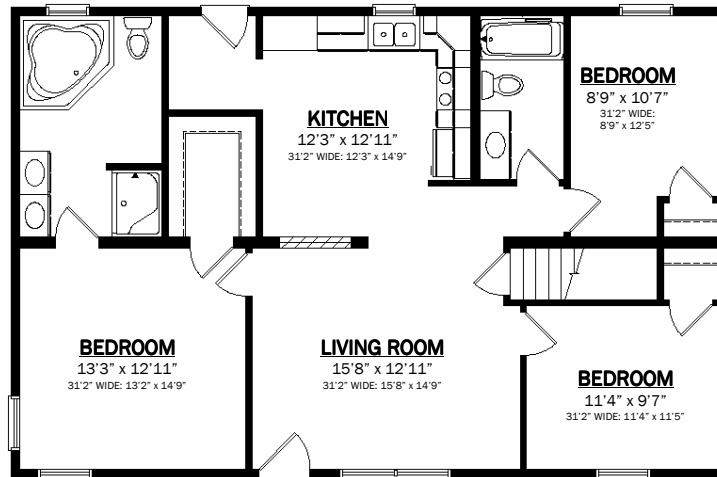

# LYNDALEE

Atlantis Homes

Home renderings are for illustrative purposes only and may contain some optional features; actual homes may vary.

**The LYNDALEE**  
**27'6" x 42 Ranch**  
**\*31'2" optional width**

**1155 SqFt      3 BR**