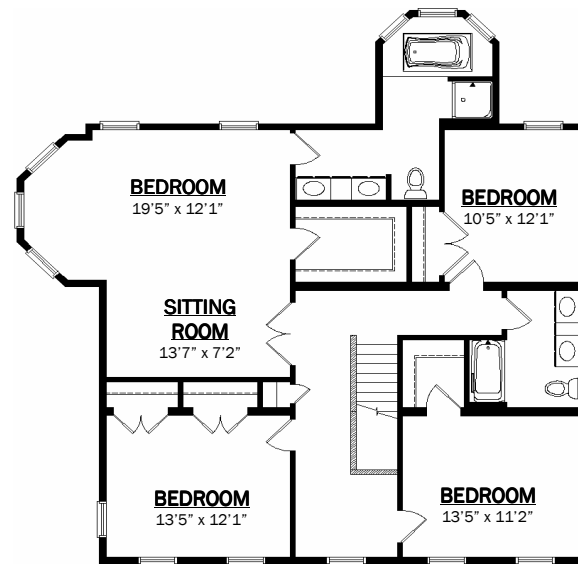

BLOOMSBURG

Atlantis Homes

Home renderings are for illustrative purposes only and may contain some optional features; actual homes may vary.

The BLOOMSBURG
34'8" x 36 Two-Story
2766 SqFt 4 BR