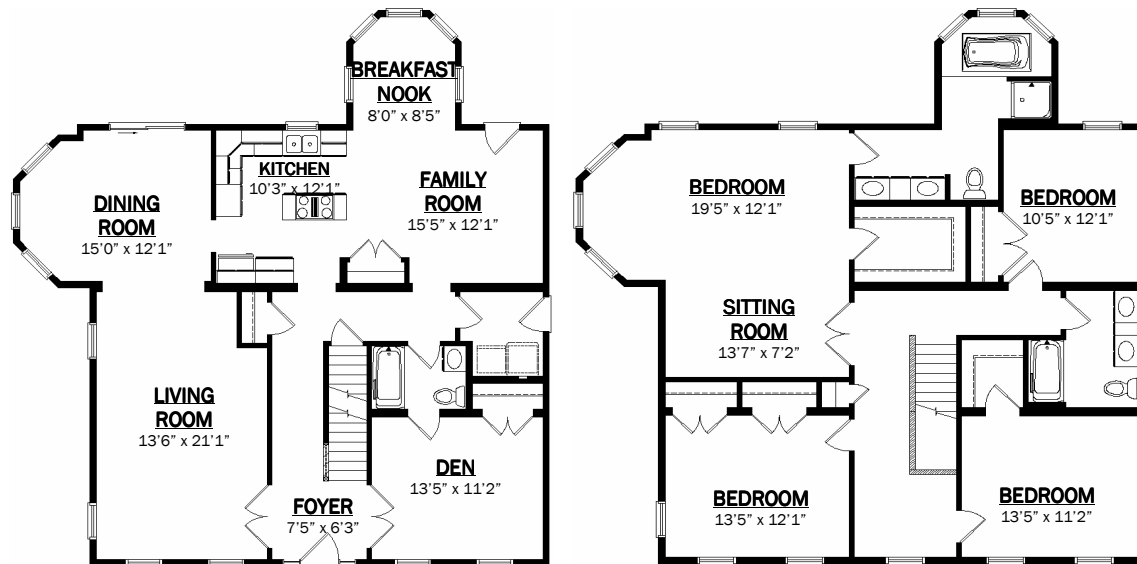

BLOOMSBURG

Atlantis Homes

Home renderings are for illustrative purposes only and may contain some optional features; actual homes may vary.

The BLOOMSBURG
34'8" x 36 Two-Story
2766 SqFt 4 BR