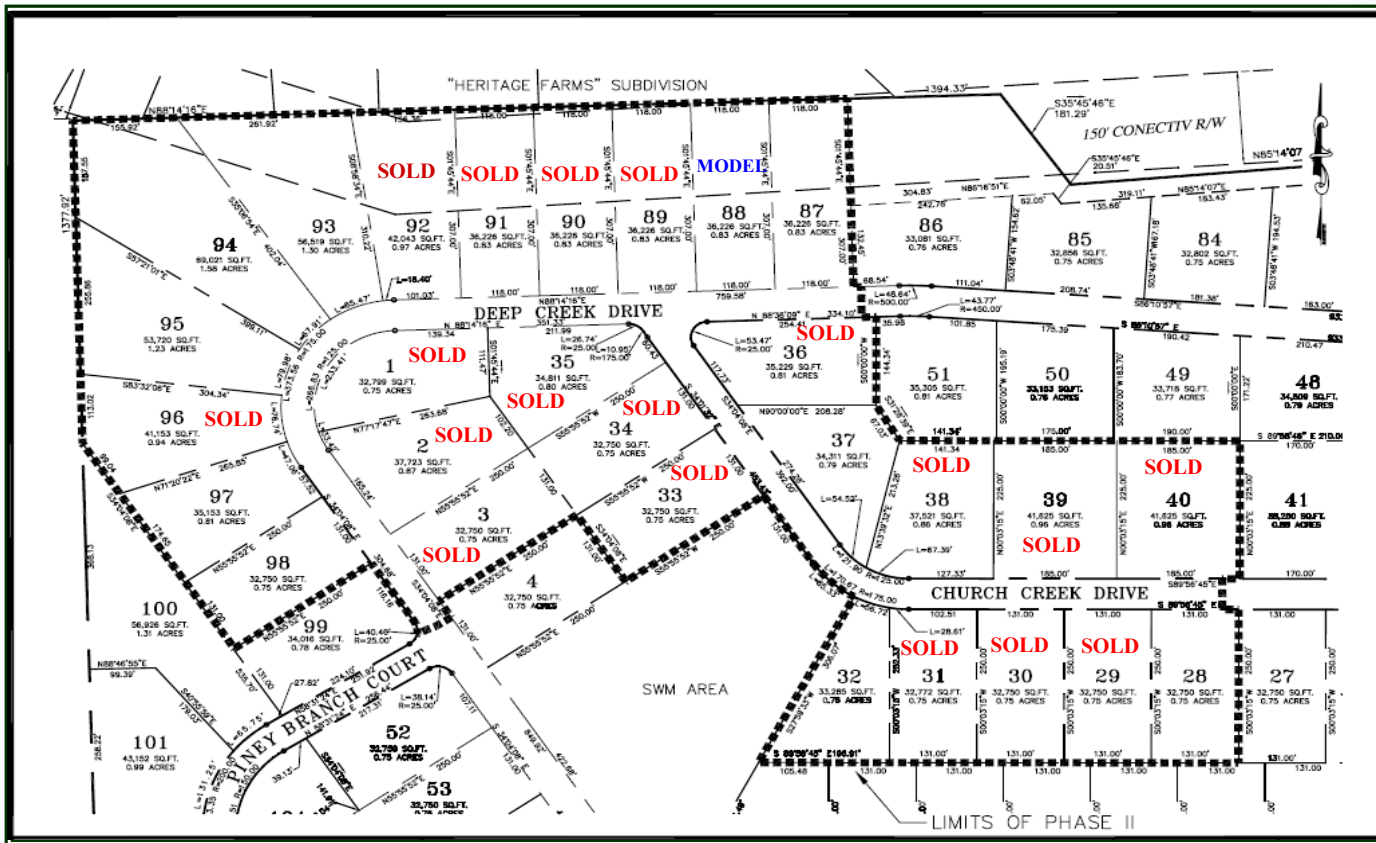

Generously sized 3/4 acre+ Home Sites For Multi - Section HUD or Modular Homes.

Land/Home Packages brought to you *exclusively* by

Atlantis Homes, LLC

Delmarva's Premier Manufactured Housing Retailer
The Best Housing Values on the Shore!!!